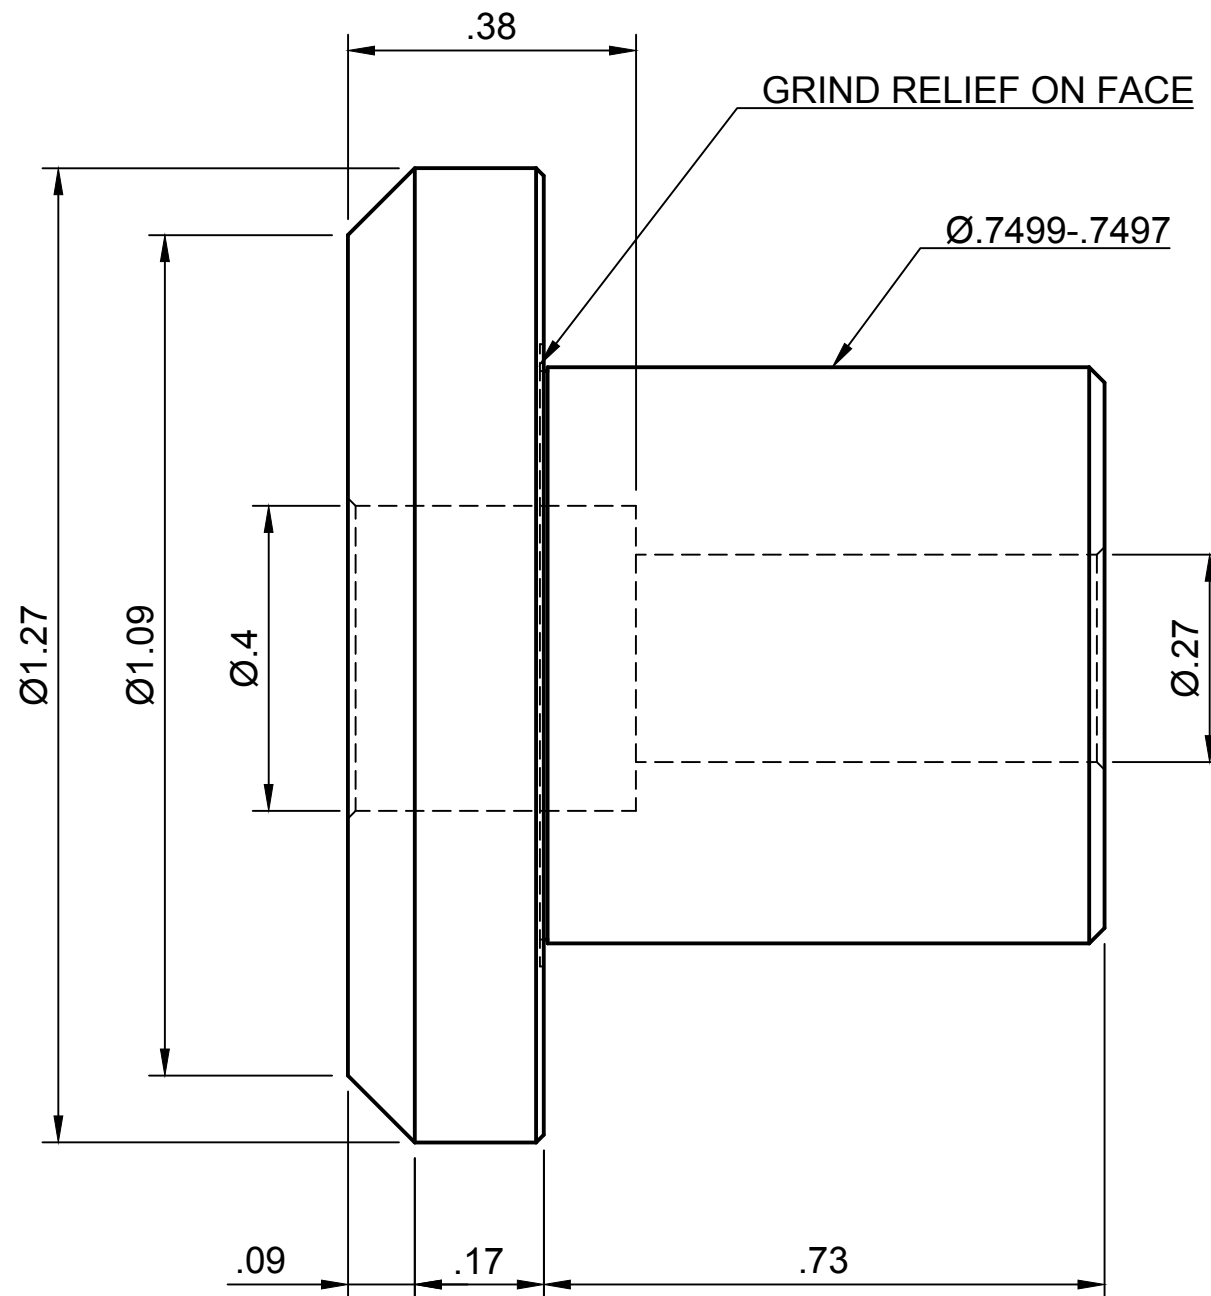

C

D

A

B

C

D

NOTES:
 USES A STANDARD 1/4-28 X 1-1/4 SHCS (INCLUDED)
 MADE FROM HEAT TREATED ALLOY STEEL
 BLACK OXIDE FINISH
 FOR MORE PRODUCT DETAILS PLEASE GO TO MARITOO.COM
 AND SEARCH ITEM # LISTED ON THIS PRINT